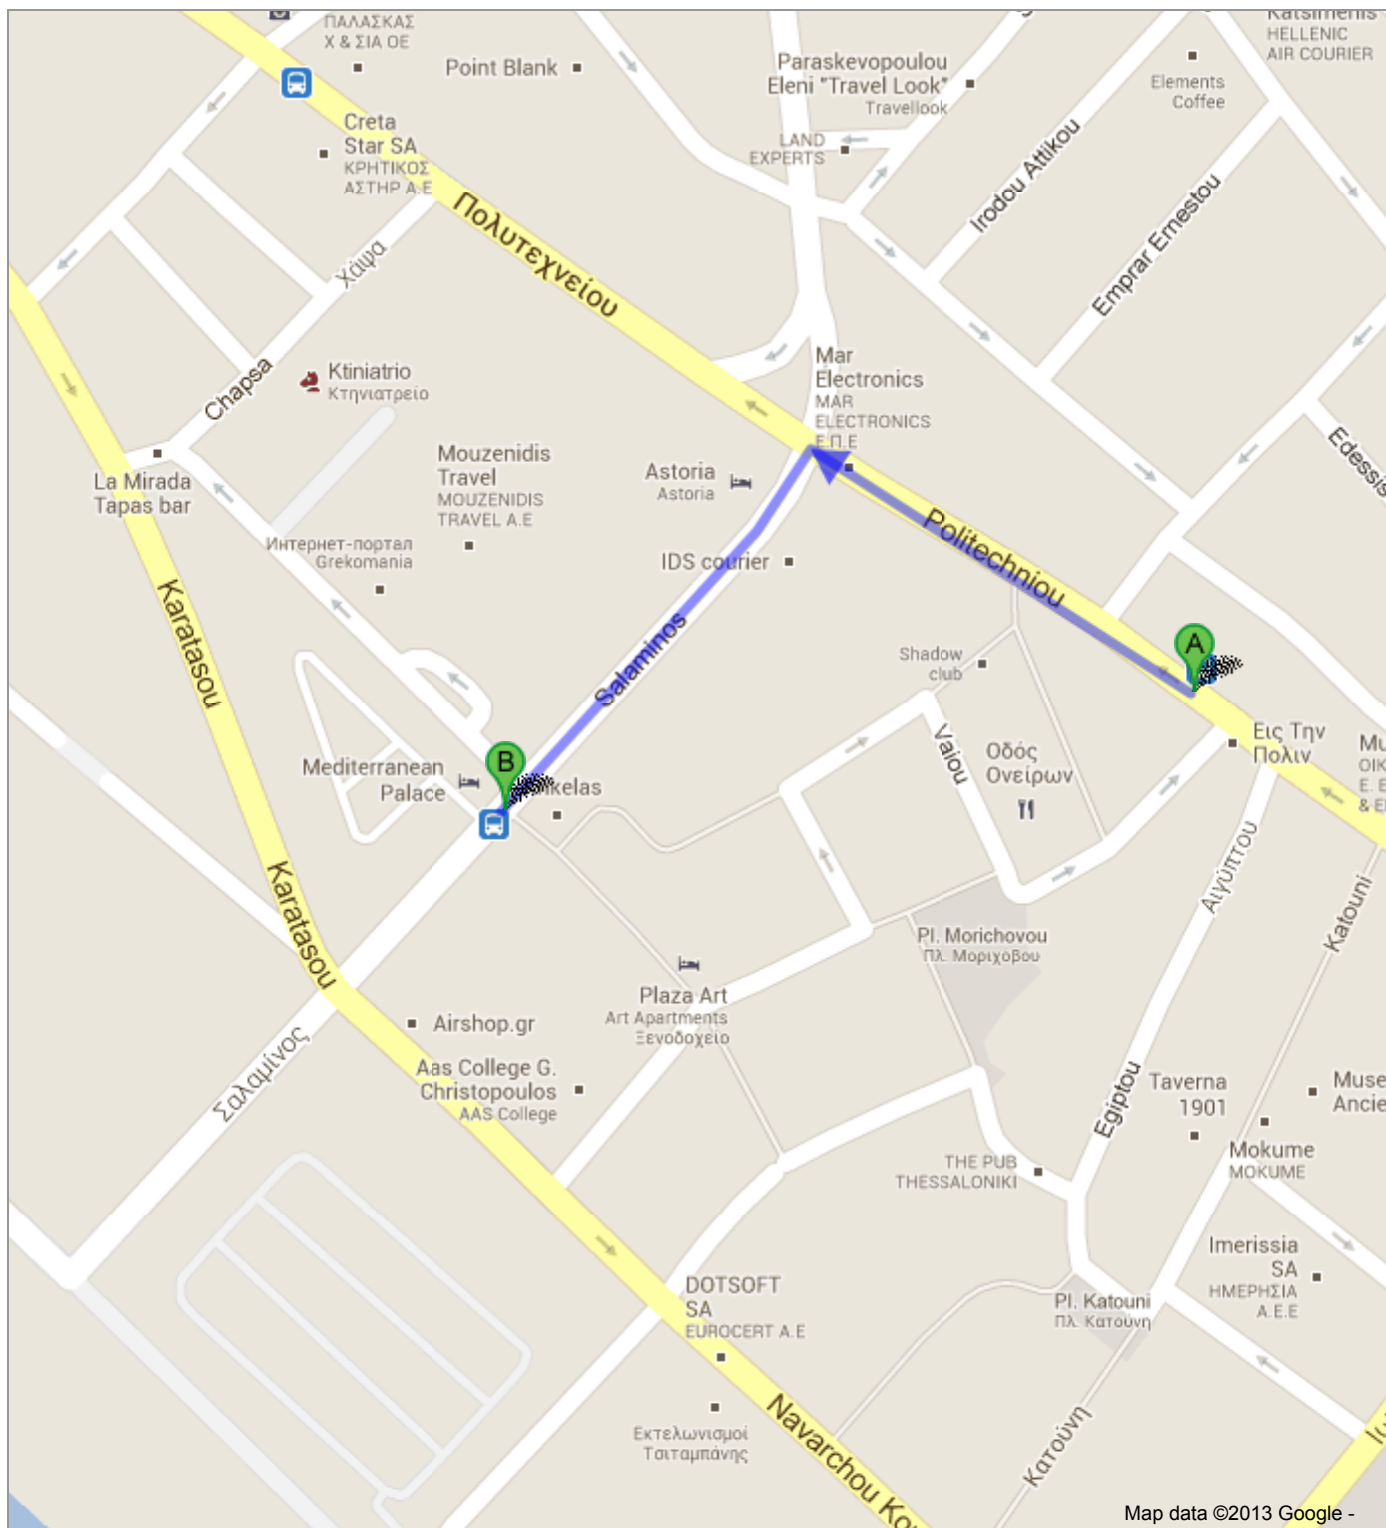

To see all the details that are visible on the screen, use the "Print" link next to the map.

Walking directions are in beta.

Use caution – This route may be missing sidewalks or pedestrian paths.

Walking directions to Mediterranean Palace Hotel

3D

**Politechniou/Πολυτεχνείου**

1. Head **northwest** on **Politechniou/Πολυτεχνείου** toward **Viktoros Ougko/Βίκτωρος Ουγκώ**

100 m

2. Turn left onto **Salaminos/Σαλαμίνας**

Destination will be on the right

Map data ©2013 Google